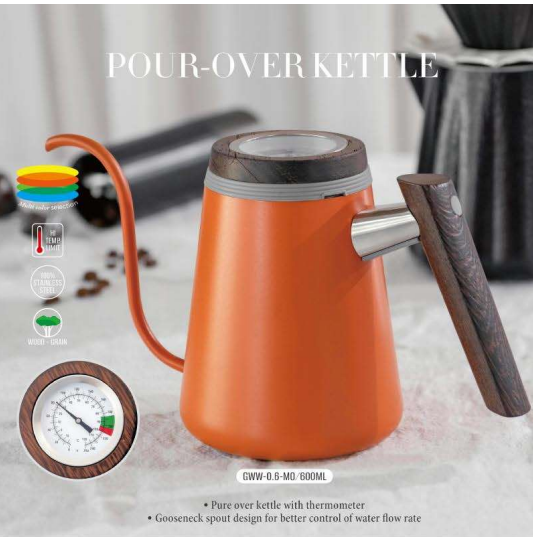

POUR-OVER KETTLE

PRODUCT DISPLAY

COFFEE POT SERIES