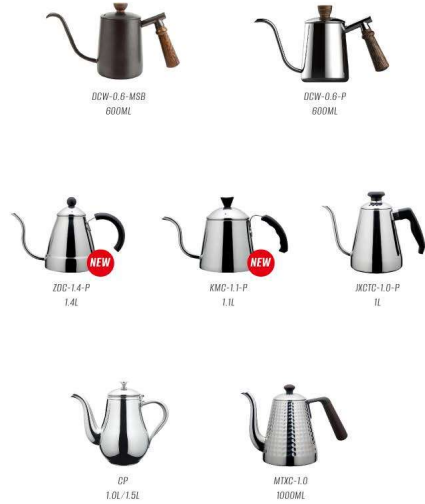

PRODUCT DISPLAY

COFFEE POT SERIES